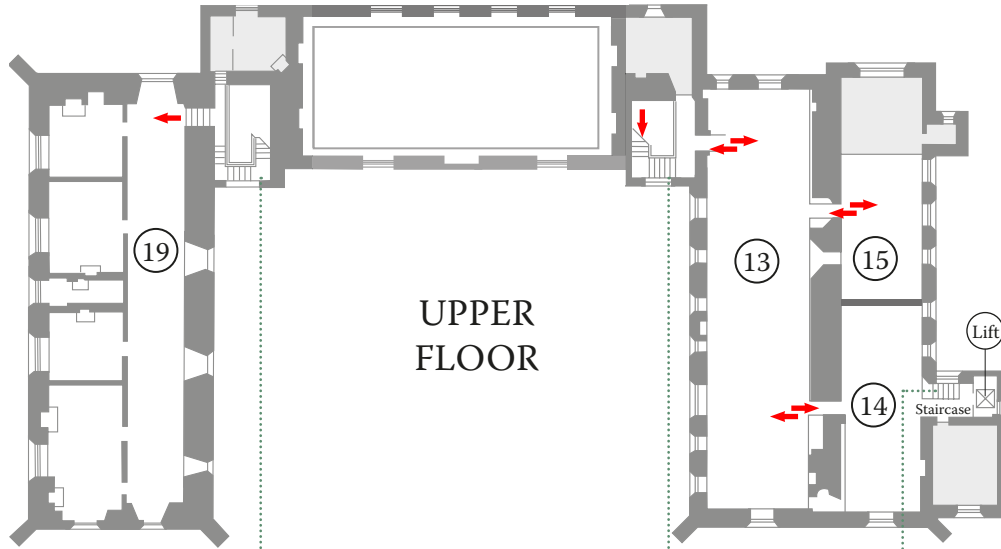

Towneley

Temporary walkabout guide

**COVID SECURE
TO KEEP YOU SAFE**

To manage visitor numbers Towneley Hall is now using a booking system for people to enter the hall.

A one-way system has been introduced with floor signs and a map to help visitors navigate around our beautiful building.

From all our staff and volunteers, thank you for your continued support during these difficult times.

Please book your visit with us here:
towneley.org.uk/book-your-visit

Room key

1. Housekeeper's Room / Exhibition Room
2. Servants' Hall
3. Collector's Room
4. Military Room
5. Towneley Room
6. Burnley Room
7. Bill the Bear
8. Wild About Burnley
9. Family Dining Room
10. Vestments
11. Chapel
12. Decorative Arts Room
13. Art Gallery
14. Exhibition Gallery
15. Exhibition Gallery
16. Great Hall
17. Green Regency Room
18. Red Regency Room
19. Long Gallery